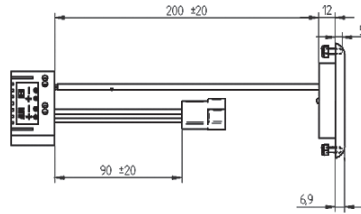

Centrale d'alimentation externe / External power station

Tension Voltage 24V Couleur Colour 7500°K (+/- 10%)

Spot 3 LED à encastrer

- Le **SLE04** est un spot équipé de 3 Powered « blanc froid » à encastrer.
- Corps aluminium - peinture gris clair.
- Durée de vie supérieure à 50 000 heures.
  La puissance lumineuse diminue de 30% au bout de 50 000 H
  (Température ambiante de 25°)

Fixation par 3 vis Ø 3 tête fraisée fournies

Alimentation : 12/24 Vdc

Consommation : inférieure à 250 mA

Angle d'éclairage de 40°

Poids : 140 g

Option : allumage et extinction progressifs

3 LED spot to be fitted

- The **SLE04** is a 3 « cool white » Powered spot to be fitted.
- Aluminium housing - light grey painting.
- Life span longer than 50 000 hours.
  *Luminous power decreases by 30% after 50 000 H
  (Room temperature of 25°)*

Mounting thanks to 3 Ø 3 counter sunk screws (included)

Power supply : 12/24 Vdc

Consumption : lower than 250 mA

Light angle: 40°

Weight: 140 g

Option: progressive lighting on and off

Led's do it

SESALY - 71, Impasse de la Balme - 69808 SAINT PRIEST Cedex - Tel. 00 33 (0)4 72 917 917 - Fax. 00 33 (0)4 72 917 918 - sesaly@sesaly.com - www.sesaly.com

SESALY

0112.A