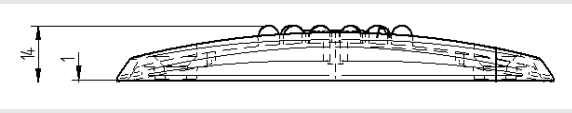

1614A_VOY430