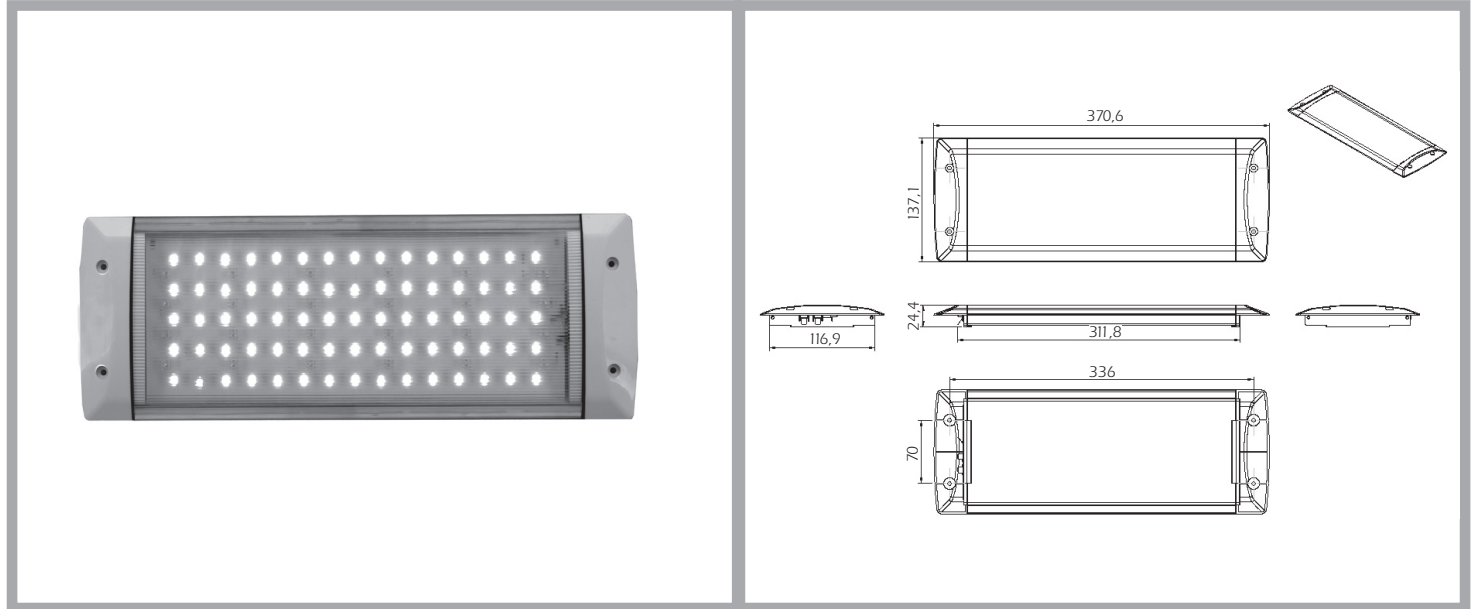

		<b>Interior light</b>

**LED Light Build In Waterproof sealed to IP66**

**TECHNICAL DETAILS**

Part. Nr.	Description	Voltage	Lights	Colour	Remarks
92-9000-12V	LED <b>Build In</b> Light White	12V	75 White 24 Blue	White	75 White Leds 24 Blue Leds (Nightlight)
92-9100-24V	LED <b>Build In</b> Light White	24V	75 White 24 Blue	White	75 White Leds 24 Blue Leds (Nightlight)

<b>LED Light</b>
LED Light Waterproof Sealed to IP66 with Super bright LED's