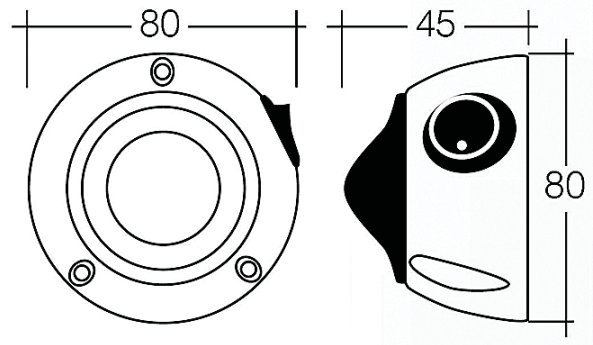

Lighting

INTERIOR LIGHT

TECHNICAL DETAILS

Part. No.	Description	Voltage V	Lights	Colour	Remarks
92-4500	LED Light White rotating with Switch	12/24	1 Watt Power LED	White	1300 LUX - 50cm 350 LUX - 100cm 150 LUX - 150cm
92-4600	LED Light Satin Grey rotating with Switch	12/24	1 Watt Power LED	Satin Grey	1300 LUX - 50cm 350 LUX - 100cm 150 LUX - 150cm