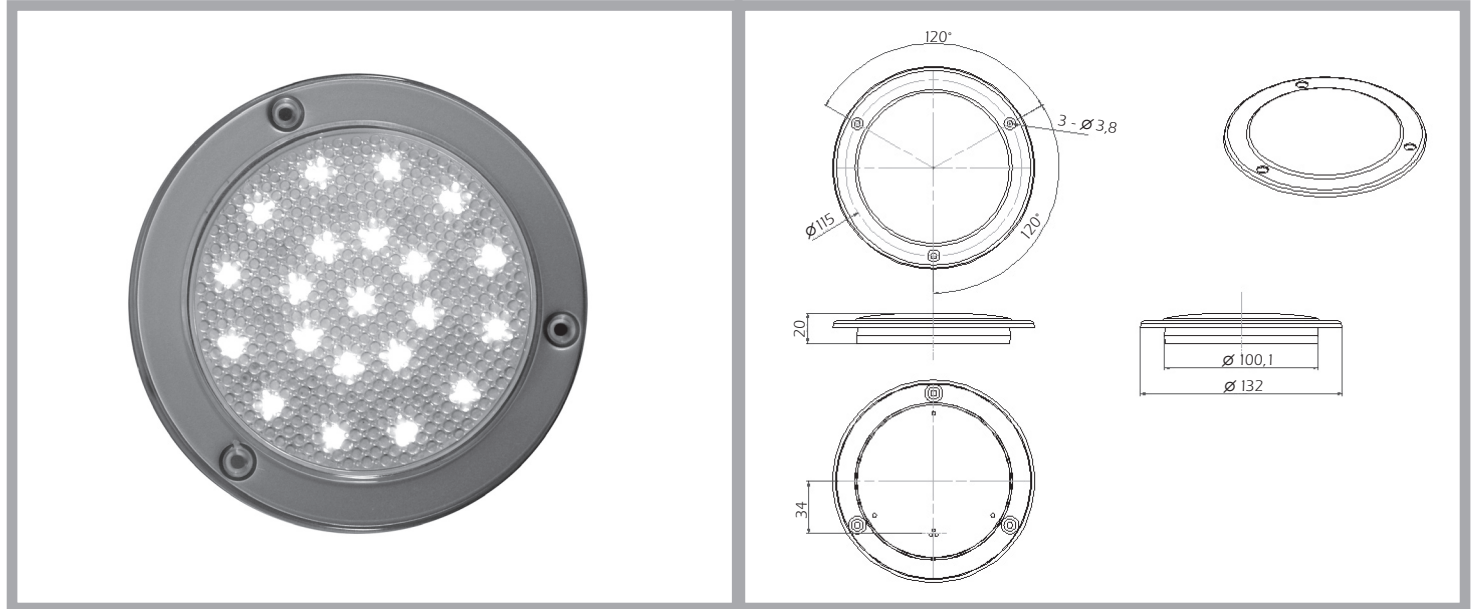

		Interior light

LED Dome Light Build In Waterproof sealed to IP66

TECHNICAL DETAILS

Part. Nr.	Description	Voltage	Lights	Colour	Remarks
92-8000-12V	LED Build In Light Silver Grey 3 Wires (Without Switch)	12V	21 White 9 Blue	Silver Grey	21 White Leds 9 Blue Leds (Nightlight)
92-8100-24V	LED Build In Light Silver Grey 3 Wires (Without Switch)	24V	21 White 9 Blue	Silver Grey	21 White Leds 9 Blue Leds (Nightlight)