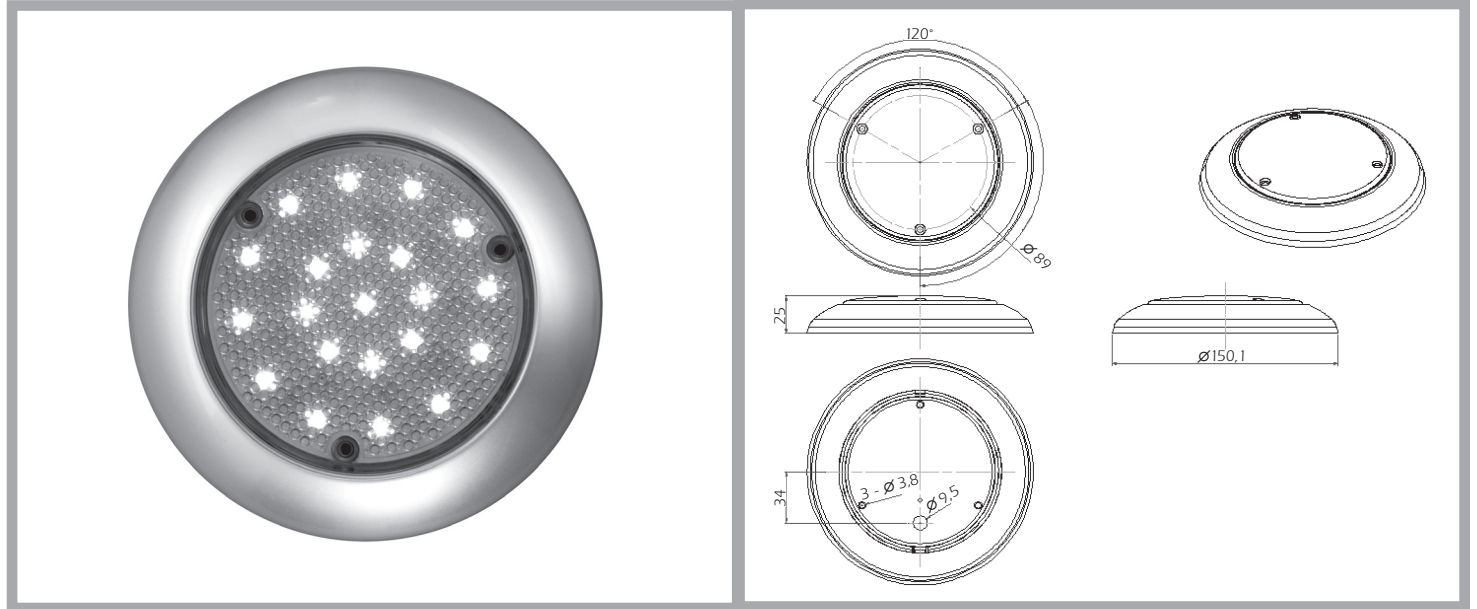

		Interior light

LED Dome Light Waterproof sealed to IP66

TECHNICAL DETAILS

Part. Nr.	Description	Voltage	Lights	Colour	Remarks
92-7200-12V	LED Light Silver Grey 3 Wires (Without Switch)	12V	21 White 9 Blue	Silver Grey	21 White Leds 9 Blue Leds (Nightlight)
92-7300-24V	LED Light Silver Grey 3 Wires (Without Switch)	24V	21 White 9 Blue	Silver Grey	21 White Leds 9 Blue Leds (Nightlight)