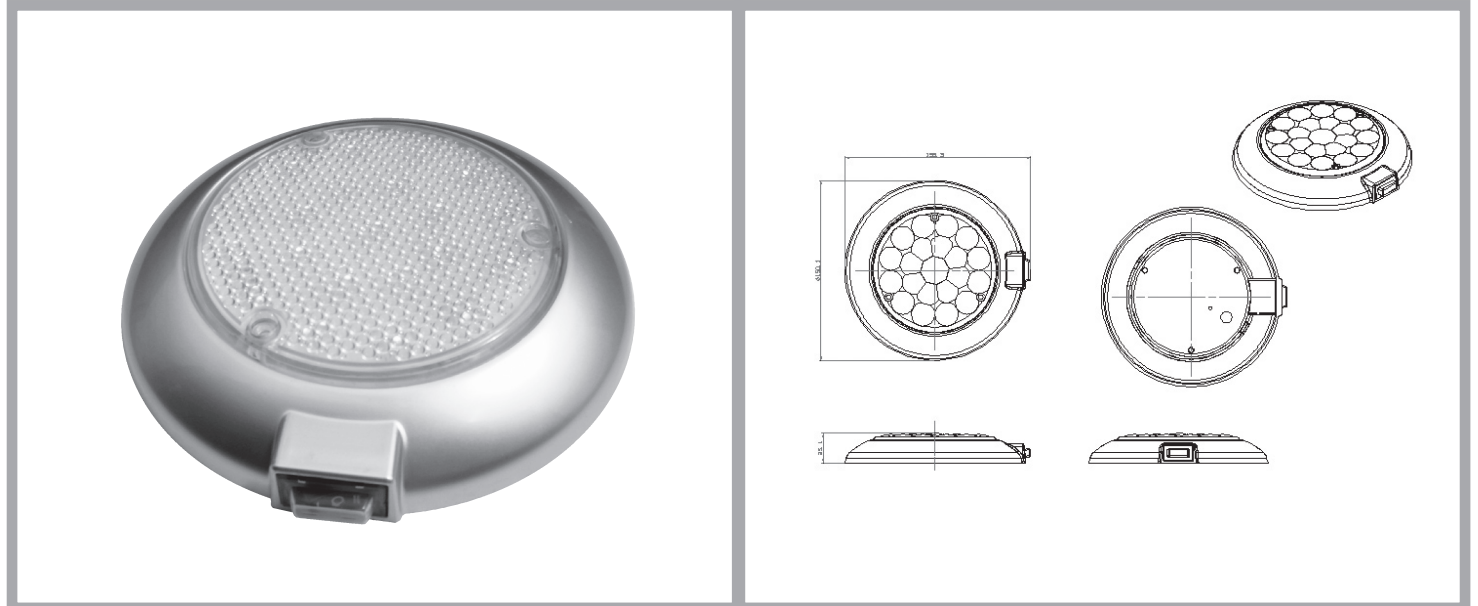

		<b>Interior Light</b>

## LED Dome Light Waterproof sealed to IP66

## TECHNICAL DETAILS

Part. Nr.	Description	Voltage	Lights	Coulour	Remarks
92-7000-12V	LED Light Silver Grey 3-Pos. Switch	12V	21 LEDS	Silver Grey	Pos.0 = off Pos.1 = 100% Pos.2 = 50%
92-7100-24V	LED Light Silver Grey 3-Pos. Switch	24V	21 LEDS	Silver Grey	Pos. 0 = off Pos.1 = 100% Pos.2 = 50%