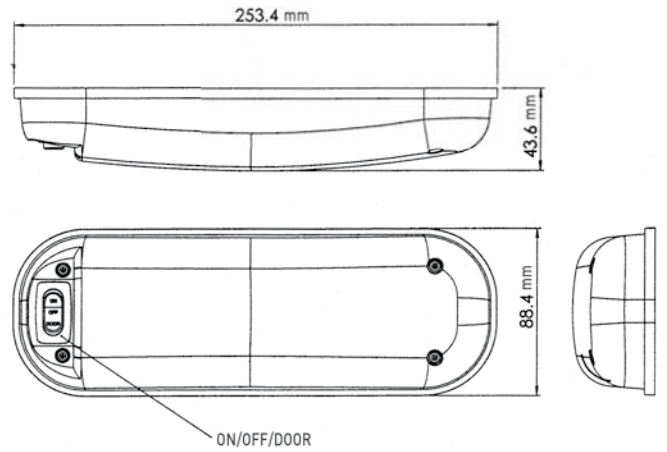

Lighting

INTERIOR LIGHT

○ colour

TECHNICAL DETAILS

Part. No.	Description	Voltage V	Watt W	Consumption	Light	Temp. Range
92-PLS13-12V	Interior Light with Switch	12	13	1 Amp	13 Watt PL Tube	-25 °C / +60 °C
92-PLS13-24V	Interior Light with Switch	24	13	1 Amp	13 Watt PL Tube	-25 °C / +60 °C